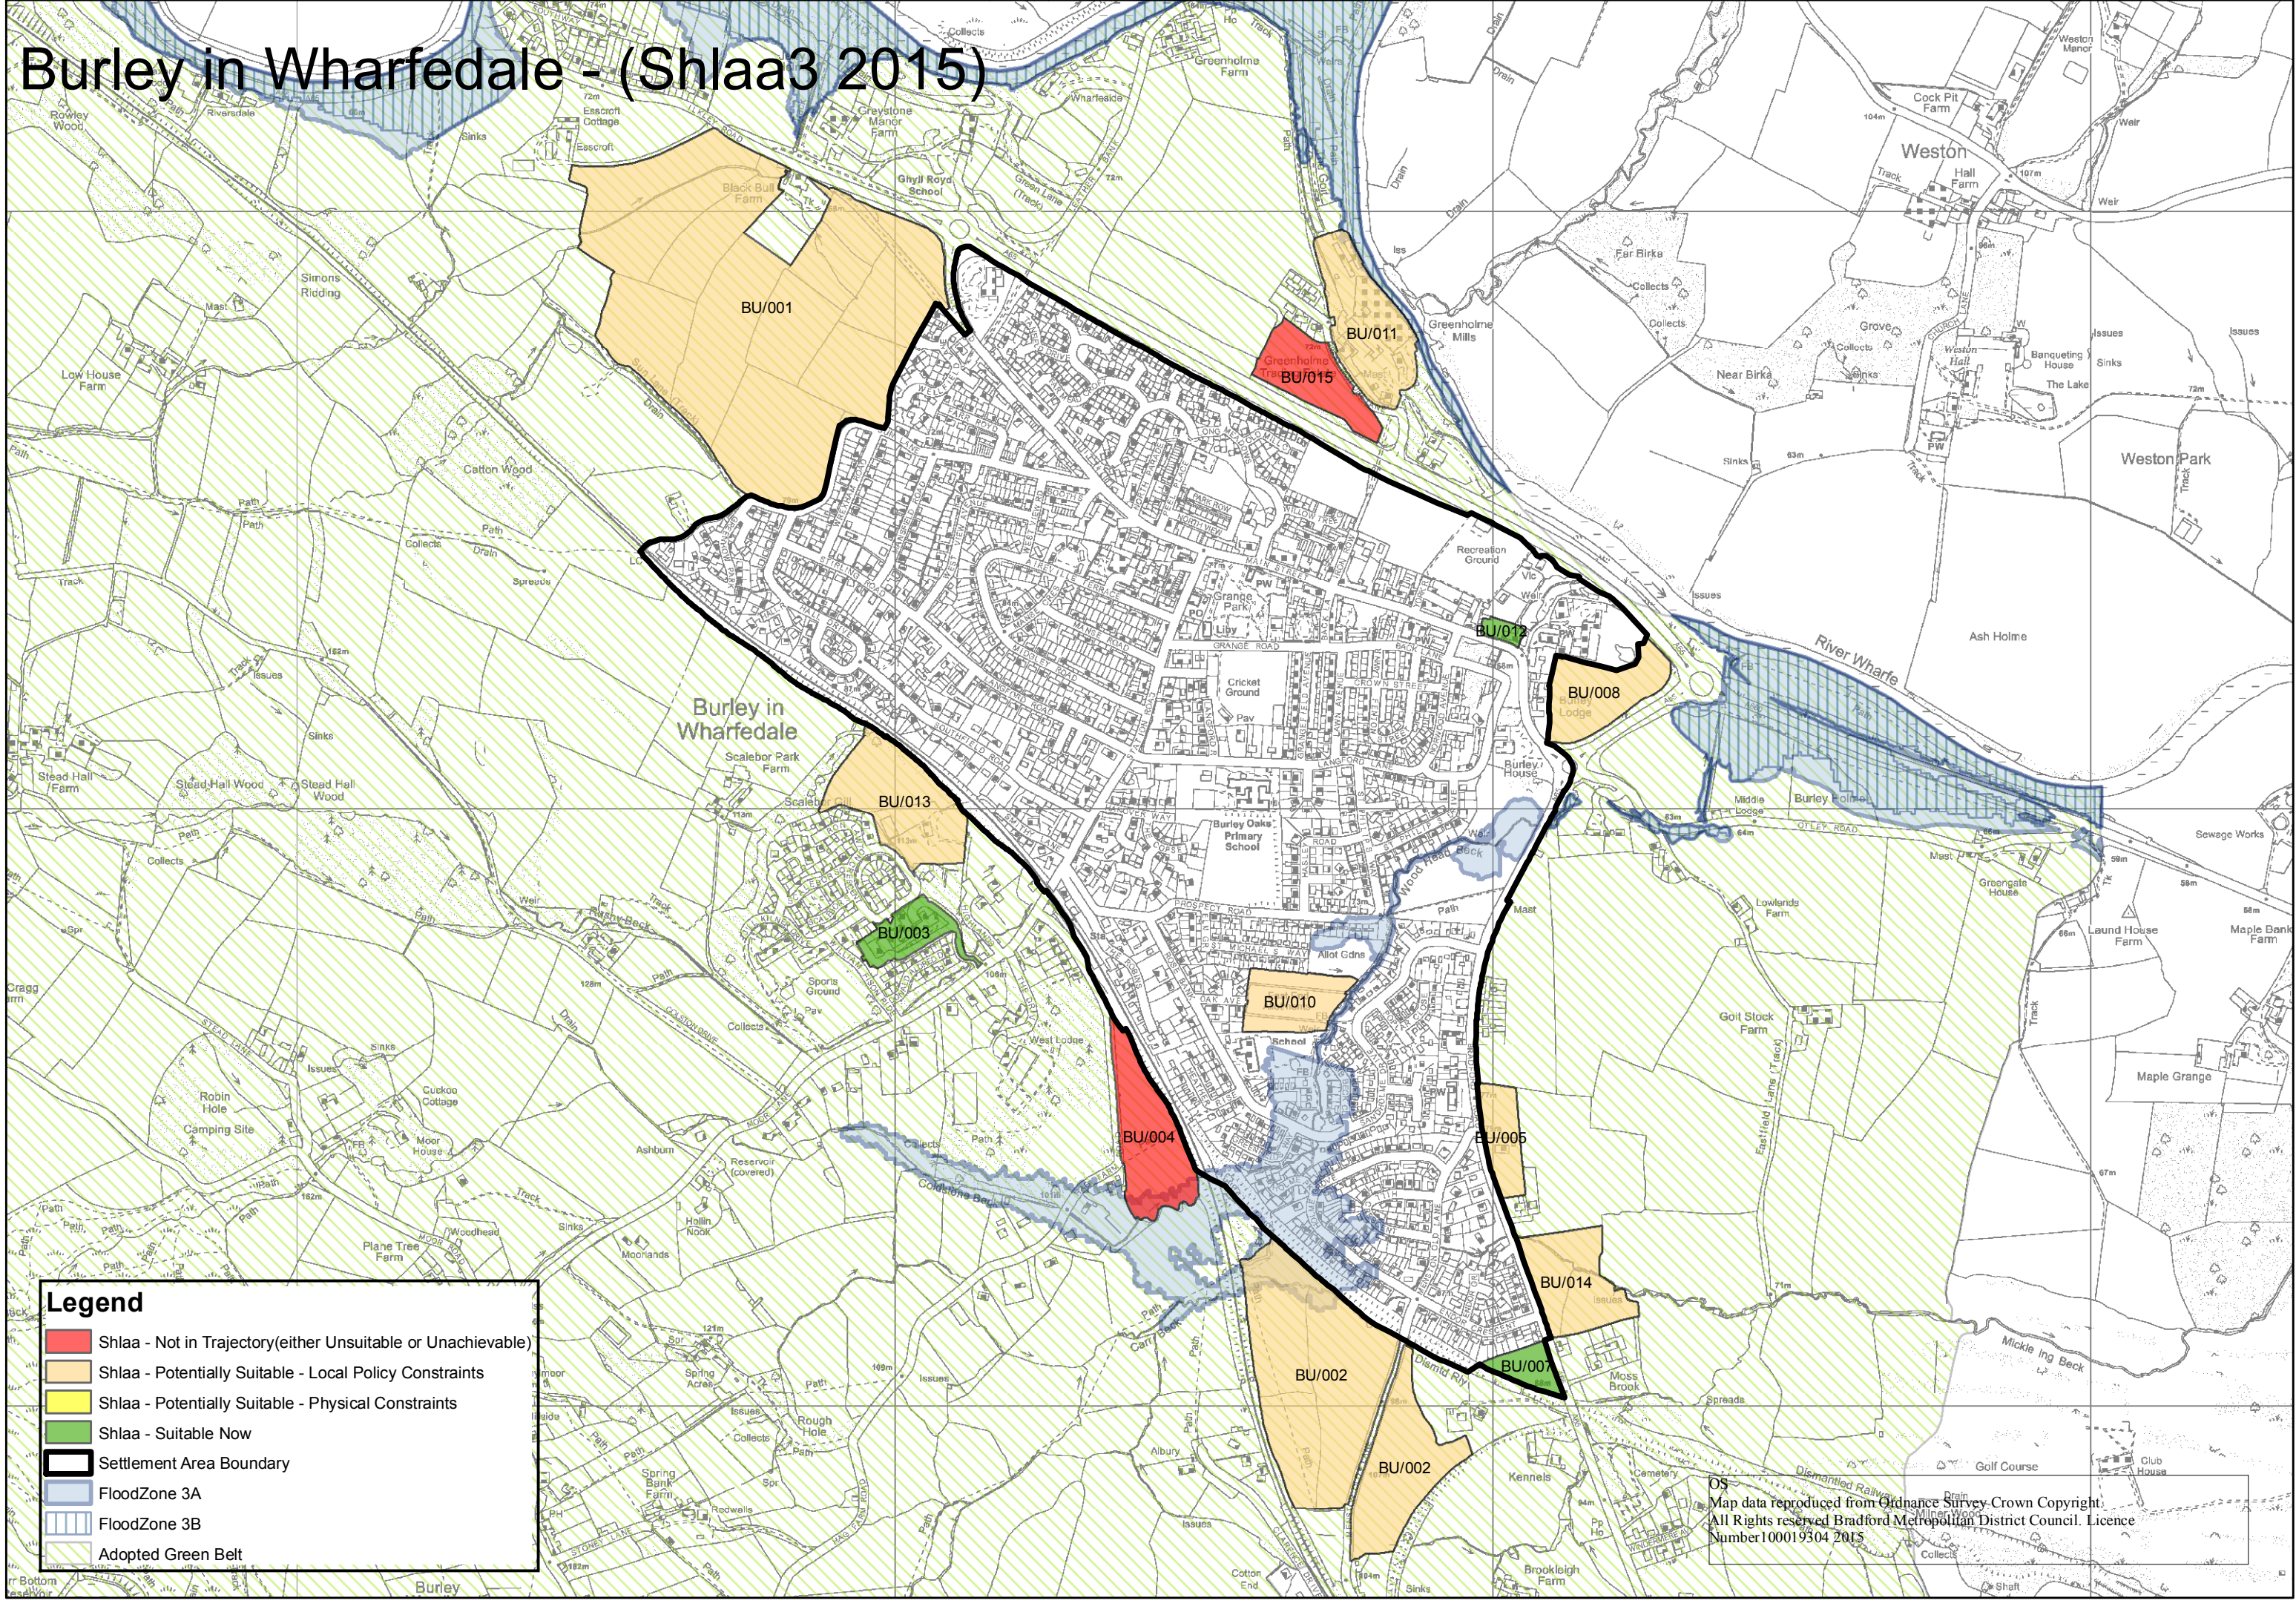

Burley in Wharfedale - (Shlaa3 2015)

Legend

- Shlaa - Not in Trajectory(either Unsuitable or Unachievable)
- Shlaa - Potentially Suitable - Local Policy Constraints
- Shlaa - Potentially Suitable - Physical Constraints
- Shlaa - Suitable Now
- Settlement Area Boundary
- FloodZone 3A
- FloodZone 3B
- Adopted Green Belt

OS
 Map data reproduced from Ordnance Survey Crown Copyright.
 All Rights reserved Bradford Metropolitan District Council. Licence
 Number 100019304 2015